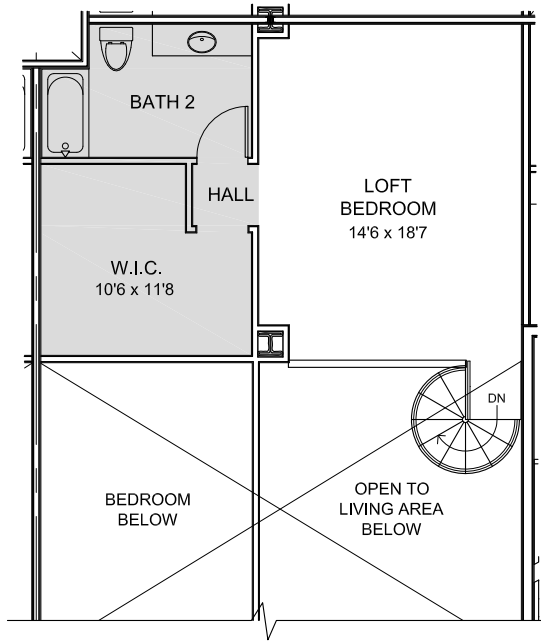

TWO-BEDROOM UNIT

Unit 202

Unit 302

Unit 402

- SHADED AREA INDICATES 8'6" HIGH DRYWALL CEILING
- ROOM SIZES ARE APPROXIMATE AND MAY VARY SLIGHTLY

TWO-BEDROOM UNIT

Unit 211

Unit 311

Unit 411

- SHADED AREA INDICATES 8'6" HIGH DRYWALL CEILING
- ROOM SIZES ARE APPROXIMATE AND MAY VARY SLIGHTLY

TWO-BEDROOM UNIT

Unit 201

Unit 301

Unit 401

- SHADED AREA INDICATES 8'6" HIGH DRYWALL CEILING
- ROOM SIZES ARE APPROXIMATE AND MAY VARY SLIGHTLY

SIXTH FLOOR

FIFTH FLOOR

TWO-BEDROOM LOFT UNIT

Unit 505, Unit 506(Reverse), Unit 507(Reverse) & Unit 508

- SHADED AREA INDICATES 8'6" HIGH DRYWALL CEILING
- ROOM SIZES ARE APPROXIMATE AND MAY VARY SLIGHTLY

SIXTH FLOOR

FIFTH FLOOR

TWO-BEDROOM LOFT UNIT

Unit 503(Reverse), Unit 504

- SHADED AREA INDICATES 8'6" HIGH DRYWALL CEILING
- ROOM SIZES ARE APPROXIMATE AND MAY VARY SLIGHTLY

SIXTH FLOOR

FIFTH FLOOR

TWO-BEDROOM LOFT UNIT