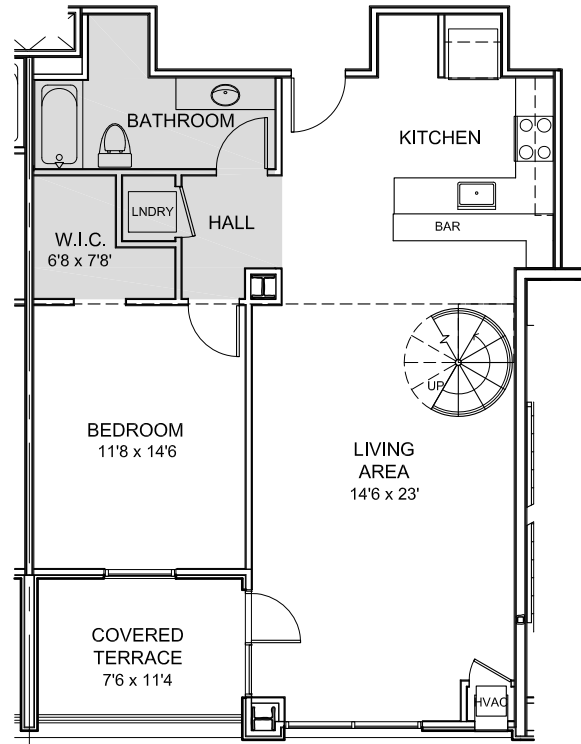

TWO-BEDROOM UNIT

Unit 202

Unit 302

Unit 402

- SHADED AREA INDICATES 8'6" HIGH DRYWALL CEILING
- ROOM SIZES ARE APPROXIMATE AND MAY VARY SLIGHTLY

TWO-BEDROOM UNIT

Unit 211

Unit 311

Unit 411

- SHADED AREA INDICATES 8'6" HIGH DRYWALL CEILING
- ROOM SIZES ARE APPROXIMATE AND MAY VARY SLIGHTLY

TWO-BEDROOM UNIT

Unit 201

Unit 301

Unit 401

- SHADED AREA INDICATES 8'6" HIGH DRYWALL CEILING
- ROOM SIZES ARE APPROXIMATE AND MAY VARY SLIGHTLY

SIXTH FLOOR

FIFTH FLOOR

TWO-BEDROOM LOFT UNIT

Unit 505, Unit 506(Reverse), Unit 507(Reverse) & Unit 508

- SHADED AREA INDICATES 8'6" HIGH DRYWALL CEILING
- ROOM SIZES ARE APPROXIMATE AND MAY VARY SLIGHTLY

SIXTH FLOOR

FIFTH FLOOR

TWO-BEDROOM LOFT UNIT

Unit 503(Reverse), Unit 504

- SHADED AREA INDICATES 8'6" HIGH DRYWALL CEILING
- ROOM SIZES ARE APPROXIMATE AND MAY VARY SLIGHTLY

SIXTH FLOOR

FIFTH FLOOR

TWO-BEDROOM LOFT UNIT