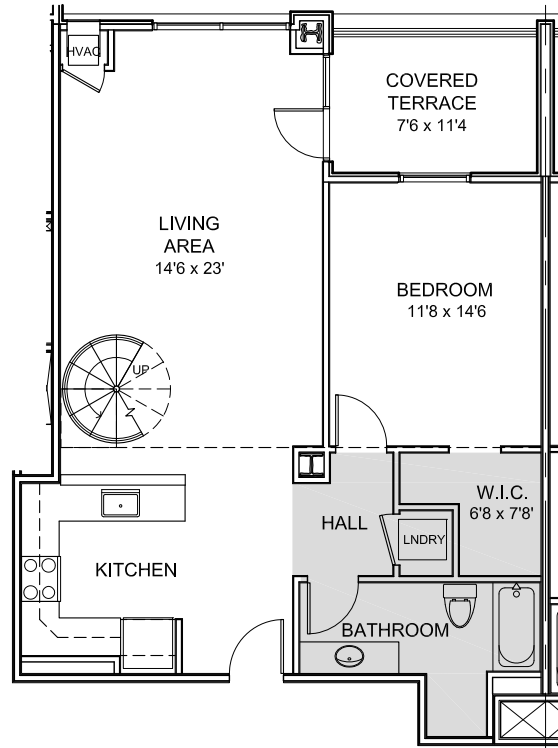

TWO-BEDROOM UNIT

Unit 202

Unit 302

Unit 402

- SHADED AREA INDICATES 8'6" HIGH DRYWALL CEILING
- ROOM SIZES ARE APPROXIMATE AND MAY VARY SLIGHTLY

TWO-BEDROOM UNIT

Unit 211

Unit 311

SIXTH FLOOR

FIFTH FLOOR

TWO-BEDROOM LOFT UNIT

Unit 505, Unit 506(Reverse), Unit 507(Reverse) & Unit 508

- SHADED AREA INDICATES 8'6" HIGH DRYWALL CEILING
- ROOM SIZES ARE APPROXIMATE AND MAY VARY SLIGHTLY

SIXTH FLOOR

FIFTH FLOOR

TWO-BEDROOM LOFT UNIT

Unit 503(Reverse), Unit 504

- SHADED AREA INDICATES 8'6" HIGH DRYWALL CEILING
- ROOM SIZES ARE APPROXIMATE AND MAY VARY SLIGHTLY

SIXTH FLOOR

FIFTH FLOOR

TWO-BEDROOM LOFT UNIT

Unit 509

- SHADED AREA INDICATES 8'6" HIGH DRYWALL CEILING
- ROOM SIZES ARE APPROXIMATE AND MAY VARY SLIGHTLY