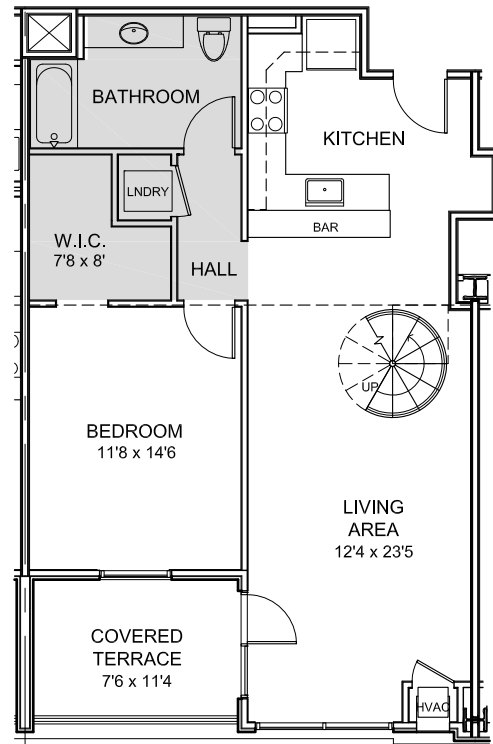

TWO-BEDROOM UNIT

Unit 202

Unit 302

Unit 402

- SHADED AREA INDICATES 8'6" HIGH DRYWALL CEILING
- ROOM SIZES ARE APPROXIMATE AND MAY VARY SLIGHTLY

TWO-BEDROOM UNIT

Unit 211

Unit 311

Unit 411

- SHADED AREA INDICATES 8'6" HIGH DRYWALL CEILING
- ROOM SIZES ARE APPROXIMATE AND MAY VARY SLIGHTLY

TWO-BEDROOM UNIT

Unit 201

Unit 301

Unit 401

- SHADED AREA INDICATES 8'6" HIGH DRYWALL CEILING
- ROOM SIZES ARE APPROXIMATE AND MAY VARY SLIGHTLY

SIXTH FLOOR

FIFTH FLOOR

TWO-BEDROOM LOFT UNIT

Unit 505, Unit 506(Reverse), Unit 507(Reverse) & Unit 508

- SHADED AREA INDICATES 8'6" HIGH DRYWALL CEILING
- ROOM SIZES ARE APPROXIMATE AND MAY VARY SLIGHTLY

SIXTH FLOOR

FIFTH FLOOR

TWO-BEDROOM LOFT UNIT

Unit 503(Reverse), Unit 504

- SHADED AREA INDICATES 8'6" HIGH DRYWALL CEILING
- ROOM SIZES ARE APPROXIMATE AND MAY VARY SLIGHTLY

SIXTH FLOOR

FIFTH FLOOR

TWO-BEDROOM LOFT UNIT