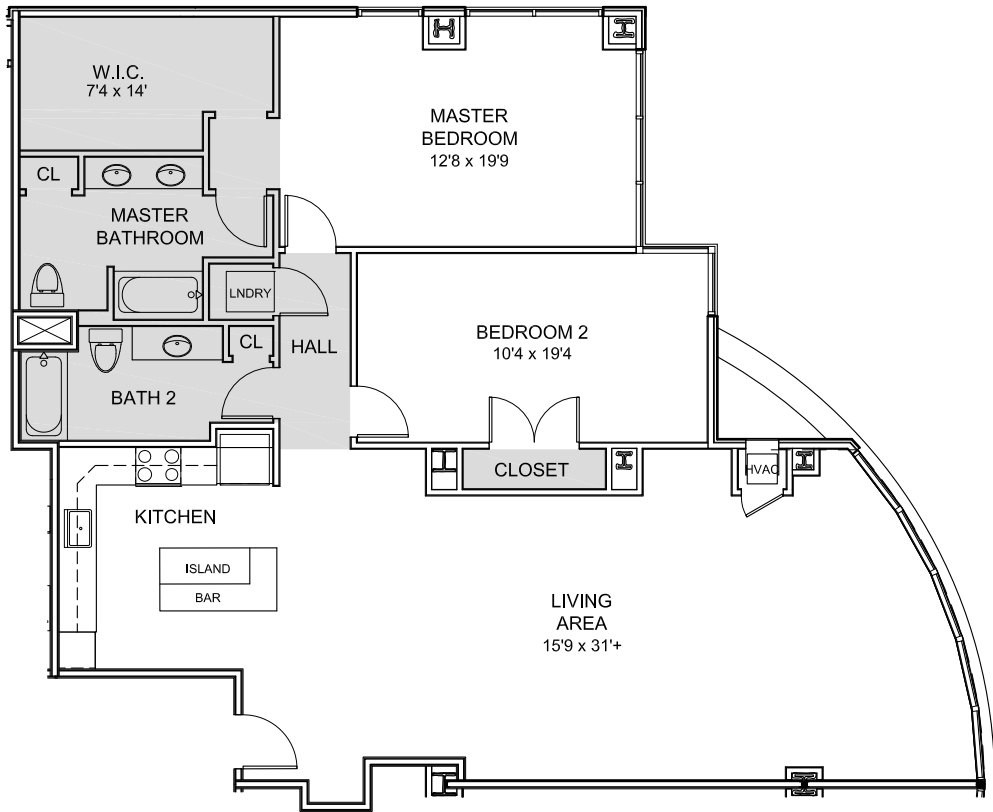

TWO-BEDROOM UNIT

Unit 202

Unit 302

Unit 402

- SHADED AREA INDICATES 8'6" HIGH DRYWALL CEILING
- ROOM SIZES ARE APPROXIMATE AND MAY VARY SLIGHTLY

TWO-BEDROOM UNIT

Unit 211

Unit 311

Unit 411

- SHADED AREA INDICATES 8'6" HIGH DRYWALL CEILING
- ROOM SIZES ARE APPROXIMATE AND MAY VARY SLIGHTLY

TWO-BEDROOM UNIT

Unit 201

Unit 301

Unit 401

- SHADED AREA INDICATES 8'6" HIGH DRYWALL CEILING
- ROOM SIZES ARE APPROXIMATE AND MAY VARY SLIGHTLY

SIXTH FLOOR

FIFTH FLOOR

TWO-BEDROOM LOFT UNIT

Unit 505, Unit 506(Reverse), Unit 507(Reverse) & Unit 508

- SHADED AREA INDICATES 8'6" HIGH DRYWALL CEILING
- ROOM SIZES ARE APPROXIMATE AND MAY VARY SLIGHTLY