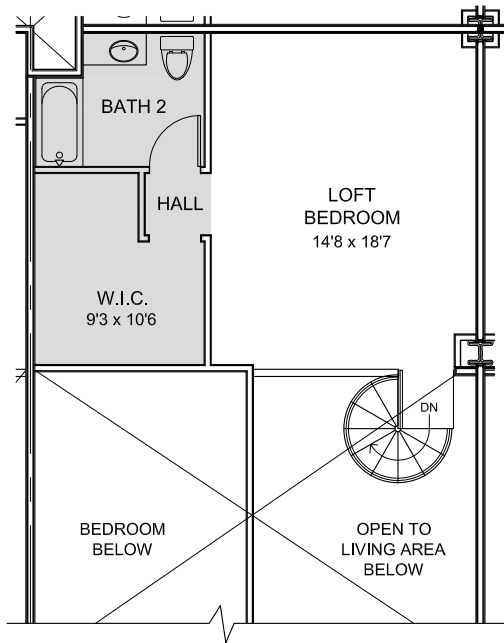

TWO-BEDROOM UNIT

Unit 202

Unit 302

Unit 402

- SHADED AREA INDICATES 8'6" HIGH DRYWALL CEILING
- ROOM SIZES ARE APPROXIMATE AND MAY VARY SLIGHTLY

TWO-BEDROOM UNIT

Unit 211

Unit 311

Unit 411

- SHADED AREA INDICATES 8'6" HIGH DRYWALL CEILING
- ROOM SIZES ARE APPROXIMATE AND MAY VARY SLIGHTLY

TWO-BEDROOM UNIT

Unit 201

Unit 301

Unit 401

- SHADED AREA INDICATES 8'6" HIGH DRYWALL CEILING
- ROOM SIZES ARE APPROXIMATE AND MAY VARY SLIGHTLY

SIXTH FLOOR

FIFTH FLOOR

TWO-BEDROOM LOFT UNIT

Unit 505, Unit 506(Reverse), Unit 507(Reverse) & Unit 508

- SHADED AREA INDICATES 8'6" HIGH DRYWALL CEILING
- ROOM SIZES ARE APPROXIMATE AND MAY VARY SLIGHTLY

SIXTH FLOOR

FIFTH FLOOR

TWO-BEDROOM LOFT UNIT

Unit 503(Reverse), Unit 504

- SHADED AREA INDICATES 8'6" HIGH DRYWALL CEILING
- ROOM SIZES ARE APPROXIMATE AND MAY VARY SLIGHTLY

SIXTH FLOOR

FIFTH FLOOR

TWO-BEDROOM LOFT UNIT