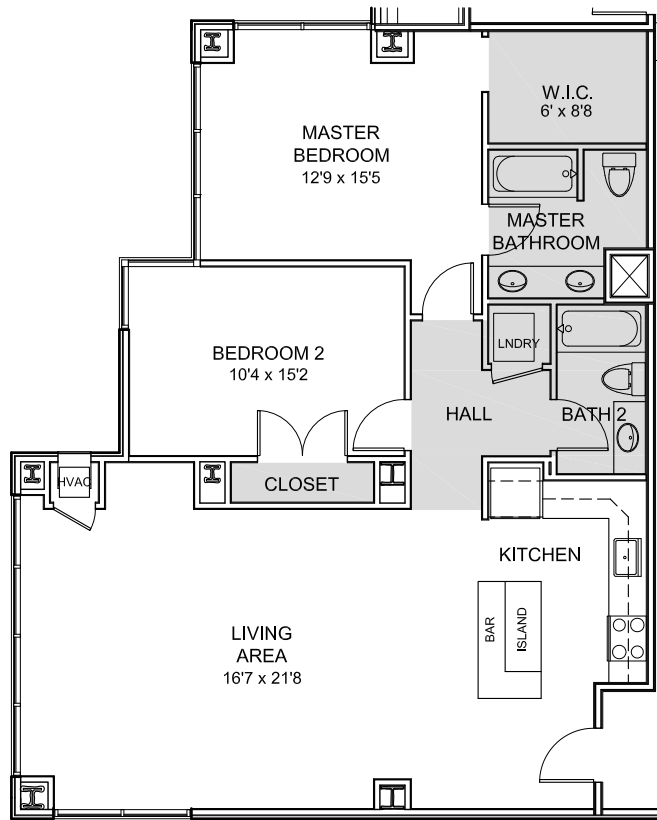

TWO-BEDROOM UNIT

Unit 202

Unit 302

Unit 402

- SHADED AREA INDICATES 8'6" HIGH DRYWALL CEILING
- ROOM SIZES ARE APPROXIMATE AND MAY VARY SLIGHTLY

TWO-BEDROOM UNIT

Unit 211

Unit 311

Unit 411

- SHADED AREA INDICATES 8'6" HIGH DRYWALL CEILING
- ROOM SIZES ARE APPROXIMATE AND MAY VARY SLIGHTLY

TWO-BEDROOM UNIT

Unit 201

Unit 301

Unit 401

- SHADED AREA INDICATES 8'6" HIGH DRYWALL CEILING
- ROOM SIZES ARE APPROXIMATE AND MAY VARY SLIGHTLY

SIXTH FLOOR

FIFTH FLOOR

TWO-BEDROOM LOFT UNIT

Unit 505, Unit 506(Reverse), Unit 507(Reverse) & Unit 508

- SHADED AREA INDICATES 8'6" HIGH DRYWALL CEILING
- ROOM SIZES ARE APPROXIMATE AND MAY VARY SLIGHTLY