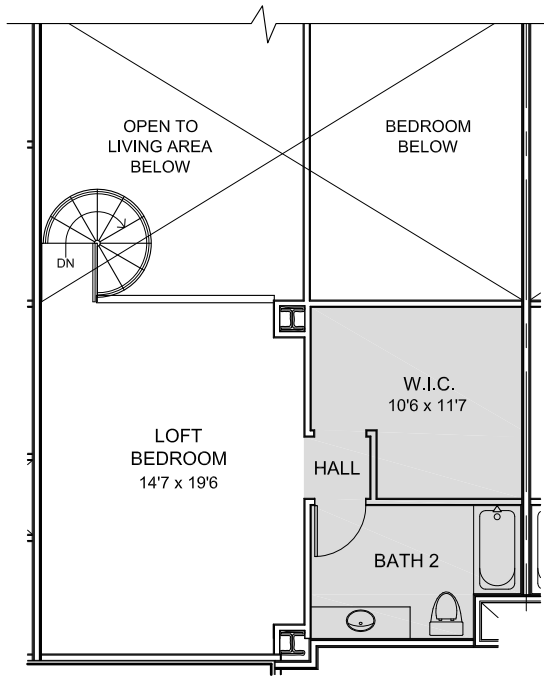

TWO-BEDROOM UNIT

Unit 202

Unit 302

Unit 402

- SHADED AREA INDICATES 8'6" HIGH DRYWALL CEILING
- ROOM SIZES ARE APPROXIMATE AND MAY VARY SLIGHTLY

TWO-BEDROOM UNIT

Unit 211

Unit 311

SIXTH FLOOR

FIFTH FLOOR

TWO-BEDROOM LOFT UNIT

Unit 505, Unit 506(Reverse), Unit 507(Reverse) & Unit 508

- SHADED AREA INDICATES 8'6" HIGH DRYWALL CEILING
- ROOM SIZES ARE APPROXIMATE AND MAY VARY SLIGHTLY

SIXTH FLOOR

FIFTH FLOOR

TWO-BEDROOM LOFT UNIT

Unit 503(Reverse), Unit 504

- SHADED AREA INDICATES 8'6" HIGH DRYWALL CEILING
- ROOM SIZES ARE APPROXIMATE AND MAY VARY SLIGHTLY

SIXTH FLOOR

FIFTH FLOOR

TWO-BEDROOM LOFT UNIT

Unit 509

- SHADED AREA INDICATES 8'6" HIGH DRYWALL CEILING
- ROOM SIZES ARE APPROXIMATE AND MAY VARY SLIGHTLY