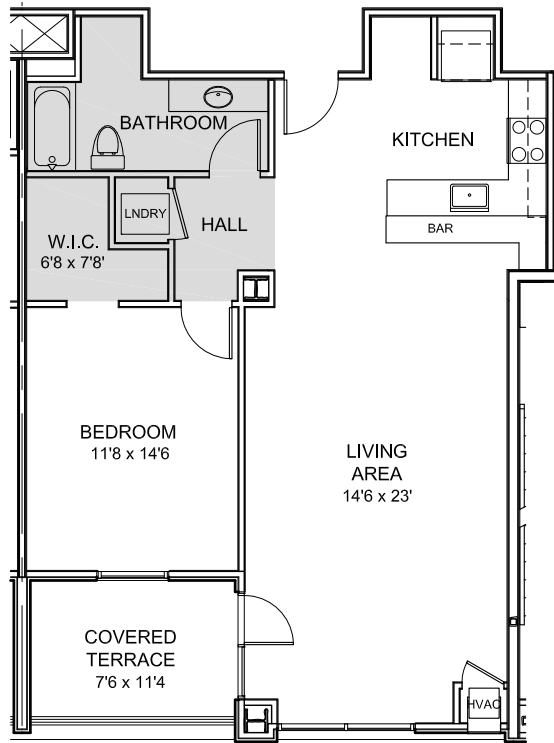

## ONE-BEDROOM UNIT

Unit 205, Unit 206(Reverse), Unit 207(Reverse) & Unit 208  
Unit 305, Unit 306(Reverse), Unit 307(Reverse) & Unit 308  
Unit 405, Unit 406(Reverse), Unit 407(Reverse) & Unit 408

- SHADED AREA INDICATES 8'6" HIGH DRYWALL CEILING
- ROOM SIZES ARE APPROXIMATE AND MAY VARY SLIGHTLY

## ONE-BEDROOM UNIT

Unit 203(Reverse), Unit 204

Unit 303(Reverse), Unit 304

Unit 403(Reverse), Unit 404

- SHADED AREA INDICATES 8'6" HIGH DRYWALL CEILING
- ROOM SIZES ARE APPROXIMATE AND MAY VARY SLIGHTLY

## ONE-BEDROOM UNIT

Unit 209

Unit 309

Unit 409

- SHADED AREA INDICATES 8'6" HIGH DRYWALL CEILING
- ROOM SIZES ARE APPROXIMATE AND MAY VARY SLIGHTLY

## STUDIO UNIT

Unit 310

Unit 410

- SHADED AREA INDICATES 8'6" HIGH DRYWALL CEILING
- ROOM SIZES ARE APPROXIMATE AND MAY VARY SLIGHTLY