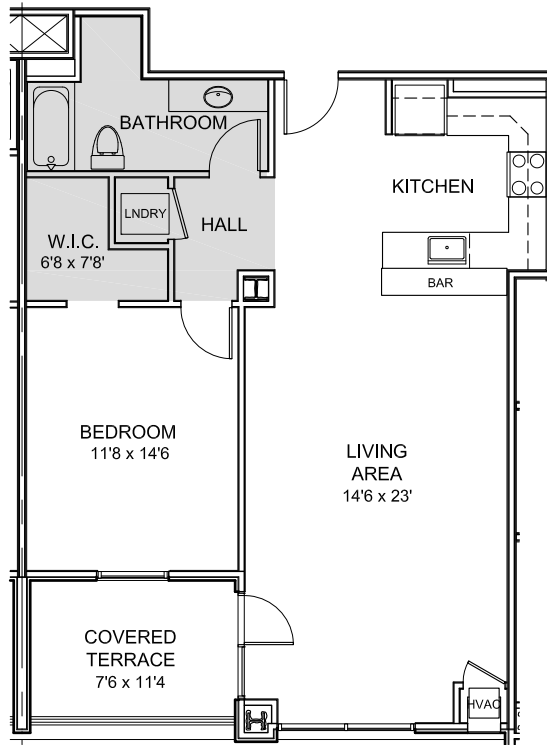

## ONE-BEDROOM UNIT

Unit 205, Unit 206(Reverse), Unit 207(Reverse) & Unit 208  
Unit 305, Unit 306(Reverse), Unit 307(Reverse) & Unit 308  
Unit 405, Unit 406(Reverse), Unit 407(Reverse) & Unit 408

- SHADED AREA INDICATES 8'6" HIGH DRYWALL CEILING
- ROOM SIZES ARE APPROXIMATE AND MAY VARY SLIGHTLY

## ONE-BEDROOM UNIT

Unit 203(Reverse), Unit 204

Unit 303(Reverse), Unit 304

Unit 403(Reverse), Unit 404

- SHADED AREA INDICATES 8'6" HIGH DRYWALL CEILING
- ROOM SIZES ARE APPROXIMATE AND MAY VARY SLIGHTLY

## ONE-BEDROOM UNIT

Unit 209

Unit 309

Unit 409

- SHADED AREA INDICATES 8'6" HIGH DRYWALL CEILING
- ROOM SIZES ARE APPROXIMATE AND MAY VARY SLIGHTLY

## STUDIO UNIT

Unit 310

Unit 410

- SHADED AREA INDICATES 8'6" HIGH DRYWALL CEILING
- ROOM SIZES ARE APPROXIMATE AND MAY VARY SLIGHTLY