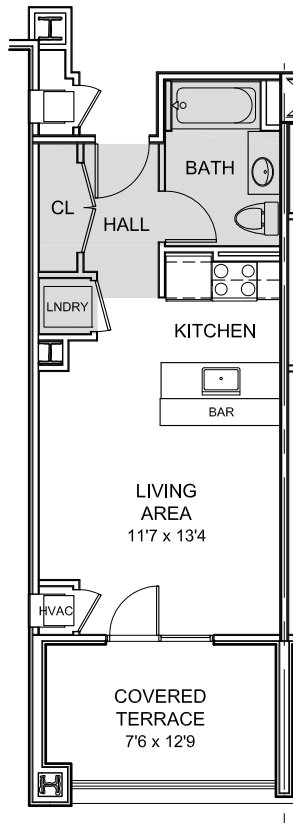

## ONE-BEDROOM UNIT

Unit 205, Unit 206(Reverse), Unit 207(Reverse) & Unit 208  
Unit 305, Unit 306(Reverse), Unit 307(Reverse) & Unit 308  
Unit 405, Unit 406(Reverse), Unit 407(Reverse) & Unit 408

- SHADED AREA INDICATES 8'6" HIGH DRYWALL CEILING
- ROOM SIZES ARE APPROXIMATE AND MAY VARY SLIGHTLY

## ONE-BEDROOM UNIT

Unit 203(Reverse), Unit 204

Unit 303(Reverse), Unit 304

Unit 403(Reverse), Unit 404

- SHADED AREA INDICATES 8'6" HIGH DRYWALL CEILING
- ROOM SIZES ARE APPROXIMATE AND MAY VARY SLIGHTLY

## ONE-BEDROOM UNIT

Unit 209

Unit 309

Unit 409

- SHADED AREA INDICATES 8'6" HIGH DRYWALL CEILING
- ROOM SIZES ARE APPROXIMATE AND MAY VARY SLIGHTLY

## STUDIO UNIT

Unit 310

Unit 410

- SHADED AREA INDICATES 8'6" HIGH DRYWALL CEILING
- ROOM SIZES ARE APPROXIMATE AND MAY VARY SLIGHTLY